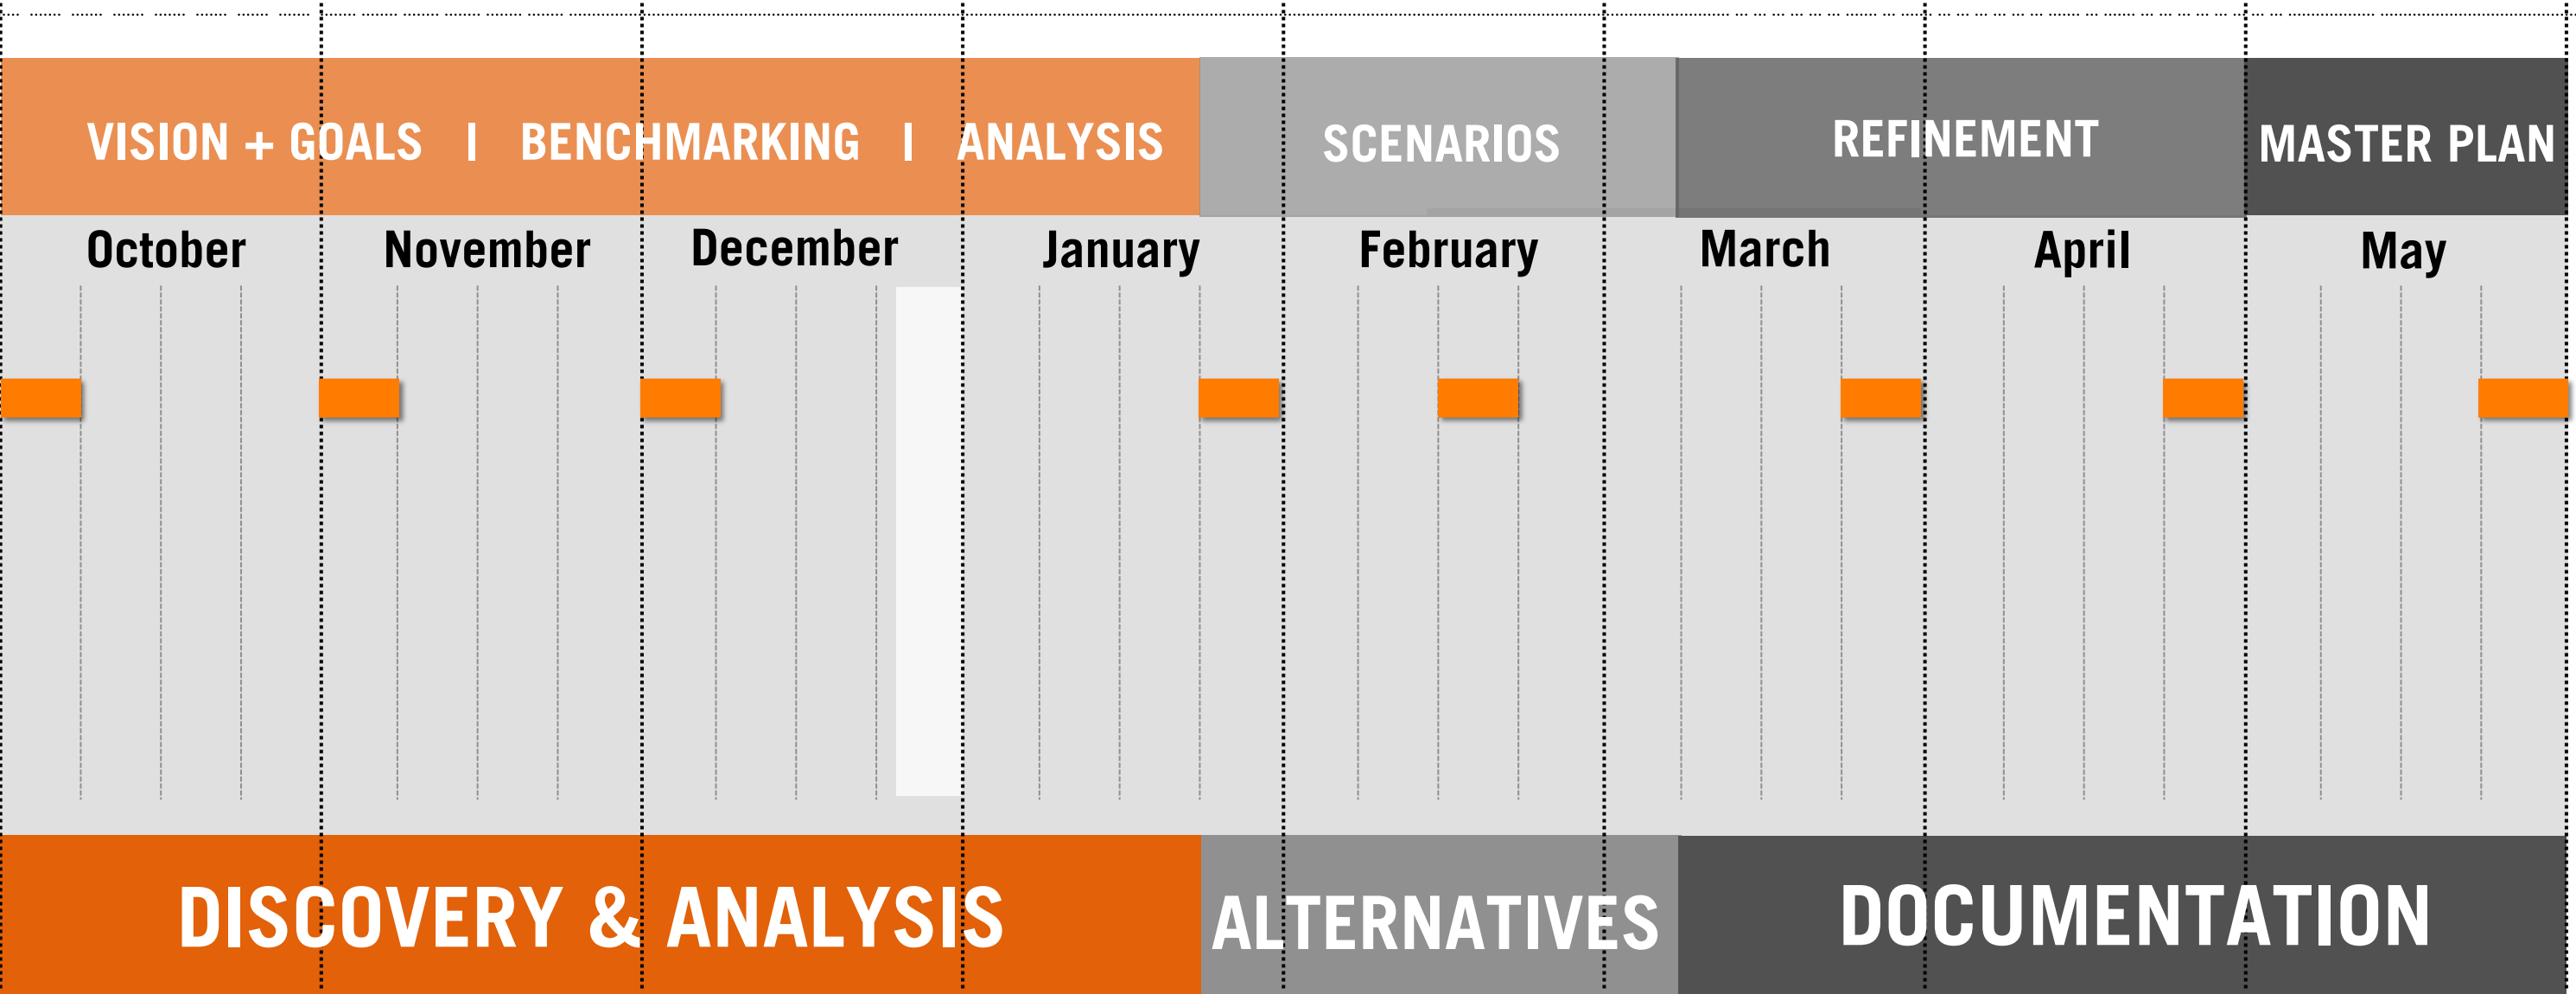

# CU-ICAR Master Plan Schedule

 Smithgroup JJR Campus Visit